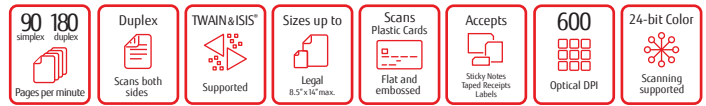

The next generation in scanning excellence

Fujitsu fi-8190 Image Scanner

Technical Information

Scanner Type	ADF (Automatic Document Feeder) / Manual Feed, Duplex	Power Consumption	Operating Mode Sleep Mode Auto Standby (Off) Mode	30 W or less / 17 W (Eco mode) 2.0 W or less (LAN) / 1.4 W or less (USB) 0.2 W or less
Scanning Speed*¹ (A4 Portrait) (Color *²/ Grayscale*²/ Monochrome*³)	Simplex: 90 ppm (200/300 dpi) Duplex: 180 ipm (200/300 dpi)	Operating Environment	Temperature Relative Humidity	41 to 95 °F (5 to 35 °C) 15 to 80% (non-condensing)
Image Sensor Type	CIS x 2 (front x 1, back x 1)	Environmental Compliance		ENERGY STAR®, RoHS
Light Source	RGB LED x 2 (front x 1, back x 1)	Dimensions*¹⁵ (Width x Depth x Height)		11.8 x 6.7 x 6.4 in. (300 x 170 x 163 mm)
Optical Resolution	600 dpi	Weight		8.8 lb (4 kg)
Output Resolution*⁴ (Color / Grayscale/ Monochrome)	50 to 600 dpi (adjustable by 1 dpi increments) 1,200 dpi (driver)*⁵	Supported Operating System		Windows® 11, Windows® 10, Windows® 8.1, Windows® 7, Windows Server® 2022, Windows Server® 2019, Windows Server® 2016, Windows Server® 2012 R2, Windows Server® 2012, Windows Server® 2008 R2, macOS, Linux (Ubuntu)
Output Format	Color: 24-bit, Grayscale: 8-bit, Monochrome: 1-bit	Included Software / Drivers		PaperStream IP Driver (TWAIN/TWAIN x64/ISIS), WIA Driver*¹⁶, Image Scanner Driver for macOS (ICA) *¹⁶*¹⁷ Image Scanner Driver for Linux (SANE) *¹⁶*¹⁷ PaperStream Capture, PaperStream ClickScan*¹⁷, Software Operation Panel, Error Recovery Guide, ABBYY FineReader for ScanSnap™*¹⁷, Scanner Central Admin, 2D Barcode for PaperStream*¹⁷
Background Colors	White/Black (selectable)	Image Processing Functions		Multi image output, Automatic color detection, Blank page detection, Dynamic threshold (iDTC), Advanced DTC, SDTC, Error diffusion, Dither, De-Screen, Emphasis, Dropout color (None/Red/Green/Blue/White/Saturation/ Custom), sRGB output, Hole punch removal, Index tab cropping, Split image, De-Skew, Edge filler, Vertical streaks reduction, Background pattern removal, Cropping, Static threshold
Document Size Maximum*⁶ Minimum Long Page Scanning*⁷	8.5 x 14 in. (215.9 x 355.6 mm) 1.9 x 2 in. (48x50 mm) 240 in. (6,096 mm)	Included Items		ADF paper chute, AC cable, AC adapter, USB cable, Setup DVD-ROM
Paper Weight (Thickness) Paper Booklet Plastic Card	5.3 to 124 lb (20 to 465 g/m²)*⁸ 0.276 in. (Less than 7 mm)*⁹ 0.055 in. (1.4 mm) or less*¹⁰	Trade Compliant		Yes
ADF Capacity*¹¹ *¹²	100 sheets (Letter 20 lb or A4 80 g/m²)			
Expected Daily Volume*¹³	13,000 sheets			
Multifeed Detection	Overlap detection (Ultrasonic sensor) Length detection			
Paper Protection	Image monitoring, Sound detection (iSOP)*¹⁴			
Interface USB Ethernet	3.2 Gen 1x1 / USB 2.0 / USB 1.1 10BASE-T, 100BASE-TX, 1000BASE-T			
Power Requirements	AC 100V to 240V 50/60Hz			

Service Programs & Options Additional service coverage durations and response times at fujitsuscannerstore.com/service_programs