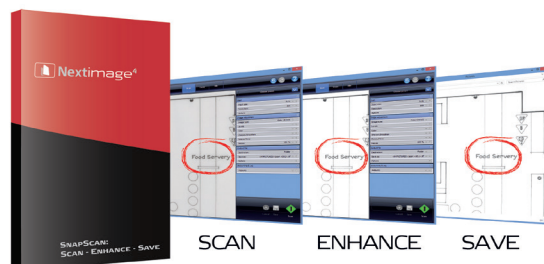

Optional
Nextimage Scan+Archive
More file formats and improved image controls.

Optional
Nextimage Repro
Full featured scanning, copying and color controls.

Your local SD One reseller

ScanTastik Inc.
1-800-977-4935

More at contex.com

See more about SD One at www.contex.com/sd-one

Contex Head Office
Copenhagen, Denmark
Phone: +45 4814 1122
info@contex.com

Contex Americas
Maryland, USA
Phone: +1 (703) 964 9850
salesamericas@contex.com

Contex EMEA & AP
Copenhagen, Denmark
Phone: +45 4814 1122
emea-ap@contex.com

Contex Singapore
Phone: +65 6853 8129
apac@contex.com

Contex China
Shanghai
Phone: +86 21 6422 2525
info-china@contex.com
Contex Japan

Contex Japan
Tokyo
Phone: +81 3 3669 5515
info-japan@contex.com