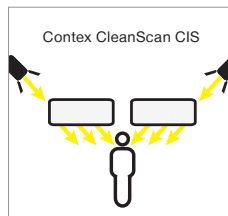

Suppress shadows and unwanted background